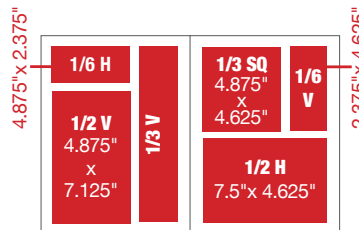

PRINT RATES PER-MONTH

		3X	6X	12X
DIRECTORY	Directory Listing	\$125	\$120	\$115
	Directory Box	\$230	\$220	\$210
	One-Eighth Directory	\$425	\$405	\$385
	One-Sixth	\$695	\$595	\$495
DISPLAY	One-Third	\$1,220	\$1,065	\$865
	One-Half	\$1,470	\$1,280	\$1,035
	Two-Thirds	\$1,780	\$1,550	\$1,260
	Full Page	\$2,085	\$1,815	\$1,465
	Spread	\$3,735	\$3,255	\$2,625
	Back Cover	\$2,660	\$2,320	\$1,870
	Other Premium	\$2,375	\$2,070	\$1,675

580 pixels x 200 pixels
72 dpi, RGB, JPG

- Our weekly newsletter is delivered every Friday
- 1 month special—Run 3-Get 1 free

PRINT AD SPECS

TRIM SIZE: 8.375 x 10.875
(trim is the edge of the paper)
REQUIRED BLEED: 8.625 x 11.125
(.125" bleed beyond trim on all 4 sides)

Display Ads

Full Page	7.5W x 10H
Full Page Bleed	8.625W x 11.125H
Spread w/ Bleed	17W x 11.125H
2/3 Vertical	4.875W x 9.75H

1/2 Vertical	4.875W x 7.125H
1/2 Horizontal	7.5W x 4.625H
1/3 Vertical	2.375W x 9.75H
1/3 Horizontal	7.5W x 3.125H
1/3 Square	4.875W x 4.625H

1/6 Vertical	2.375W x 4.625H
1/6 Horizontal	4.875W x 2.375H
Directory Ads	
1/8 Horizontal	3.5W x 2.25H
1.5" Box	1.6875W x 1.5H

For artwork submission and further information go to www.fcagroup.com/FLCAJ/advertise/just-bought-ad