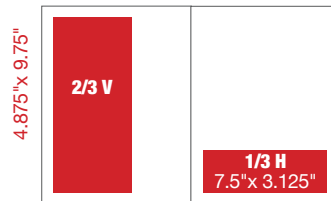

PRINT RATES PER-MONTH

		3X	6X	12X
DIRECTORY	Directory Listing	\$125	\$120	\$115
	Directory Box	\$230	\$220	\$210
	One-Eighth Directory	\$425	\$405	\$385
	One-Sixth	\$695	\$595	\$495
DISPLAY	One-Third	\$1,220	\$1,065	\$865
	One-Half	\$1,470	\$1,280	\$1,035
	Two-Thirds	\$1,780	\$1,550	\$1,260
	Full Page	\$2,085	\$1,815	\$1,465
	Spread	\$3,735	\$3,255	\$2,625
	Back Cover	\$2,660	\$2,320	\$1,870
	Other Premium	\$2,375	\$2,070	\$1,675

- All display ads are full color.
- Includes online edition with live links to your website if address is included in ad.
- One-time insertions add 20% to 3X rate

INTERNET RATES PER-MONTH

Newsletter Banner – \$300 per run

580 pixels x 200 pixels
72 dpi, RGB, JPG

- Our weekly newsletter is delivered every Friday
- 1 month special—Run 3-Get 1 free

PRINT AD SPECS

TRIM SIZE: 8.375 x 10.875
(trim is the edge of the paper)
REQUIRED BLEED: 8.625 x 11.125
(.125" bleed beyond trim on all 4 sides)

Display Ads

Full Page	7.5W x 10H
Full Page Bleed	8.625W x 11.125H
Spread w/ Bleed	17W x 11.125H
2/3 Vertical	4.875W x 9.75H

1/2 Vertical	4.875W x 7.125H
1/2 Horizontal	7.5W x 4.625H
1/3 Vertical	2.375W x 9.75H
1/3 Horizontal	7.5W x 3.125H
1/3 Square	4.875W x 4.625H